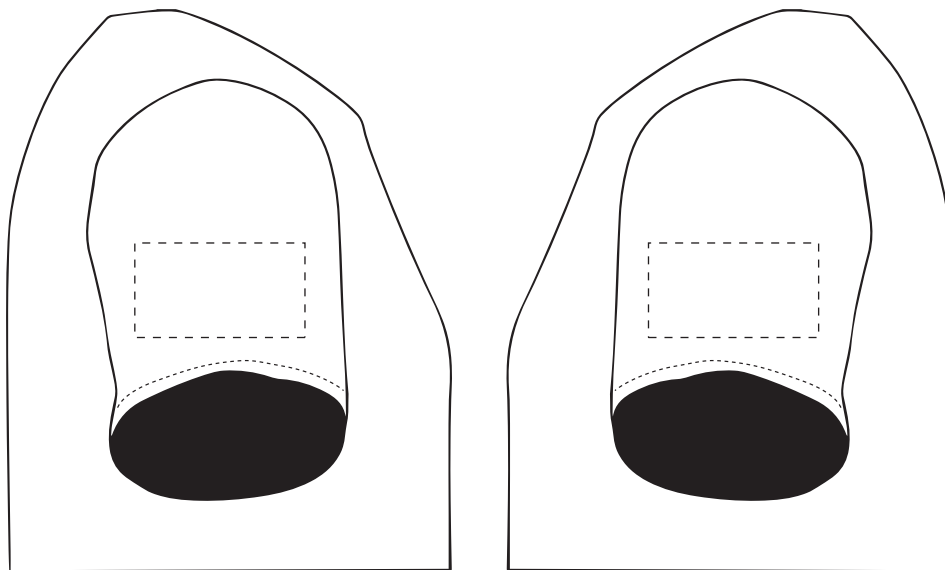

Your Ref:
Our Ref:

Quantity:
Version: 1

Product Code: PF0001
Product Colour: White

PRINTING CONCERNS: PRINT MAY DISCOLOUR

PRODUCT INFO: DUE TO THE NATURE OF THE PRODUCT THE PRINT POSITION MAY VARY BY 2 - 3 MM

Madeira Thread Colours

The dashed line is to demonstrate print area and will not appear on your printed item

- Colour 1
- Colour 1
- Colour 1
- Colour 1

ARTWORK SCALE 25%

Product Image for visualisation
- colours may vary

Right Sleeve

Left Sleeve

ARTWORK SCALE 100%
Max print area 90mm x 50mm

To proceed, please approve visual via the online system.

PLEASE NOTE:

- All colours including print and product are for visual purposes only and should not be regarded as the actual colour of the product and print.
- Some products may vary from batch to batch and may differ from previous orders.
- The colour and texture of a product can also have an effect on the final print colour.
- By approving this order we accept that you understand these terms.